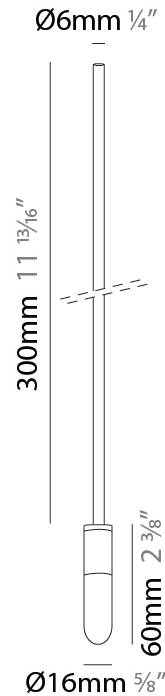

GENERAL

Series: Vieni Giu
 Partner: Knikerboker
 Division: Design
 Installation: Suspension
 Product Type: Pendant
 Mounting Location: Ceiling

PHYSICAL

Shape: Cylinder
 Diameter (mm): 6
 Diameter (in): 1/4
 Height (mm): 300
 Height (in): 11 13/16
 Max. Overall Height (mm): 2000
 Max. Overall Height (in): 78 3/4
 Fixture Finish: EWH / EBK / MAN / COF / PRD / GLD / SBN / MBN / SLF / GLF / CLF / BRL
 Fixture Material: Aluminum
 Cable Details: 1700mm / 66 15/16" Cable

ELECTRICAL

Lamp Type: LED
 Input Wattage (W): 1.5
 Dimming: Non-Dimmable
 Driver Included: Yes
 Driver Location: Integrated
 Driver Type: Constant Voltage - Universal
 Driver Class: Class 2
 Input Voltage (V): 120 - 277
 Output Voltage (V): 12

LED

Color Temperature (°K): 3000
 Max. Delivered Lumen (lm): 220
 CRI: >85 CRI
 Lamp Life (hrs): 50000

OPTICAL

RATINGS AND CERTIFICATIONS

Certified By: Certified for North American Standards
 IP rating: IP20

GENERAL

Series: Vieni Giu
 Partner: Knikerboker
 Division: Design
 Installation: Suspension
 Product Type: Pendant
 Mounting Location: Ceiling

PHYSICAL

Shape: Cylinder
 Diameter (mm): 6
 Diameter (in): 1/4
 Height (mm): 400
 Height (in): 15 3/4
 Max. Overall Height (mm): 2000
 Max. Overall Height (in): 78 3/4
 Fixture Finish: EWH / EBK / MAN / COF / PRD / GLD / SBN / MBN / SLF / GLF / CLF / BRL
 Fixture Material: Aluminum
 Cable Details: 1600mm / 63" Cable