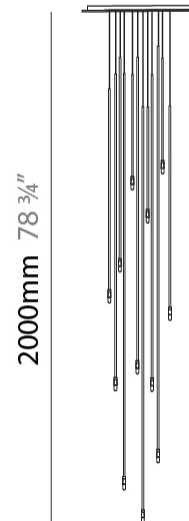

Ø500mm 19 11/16"