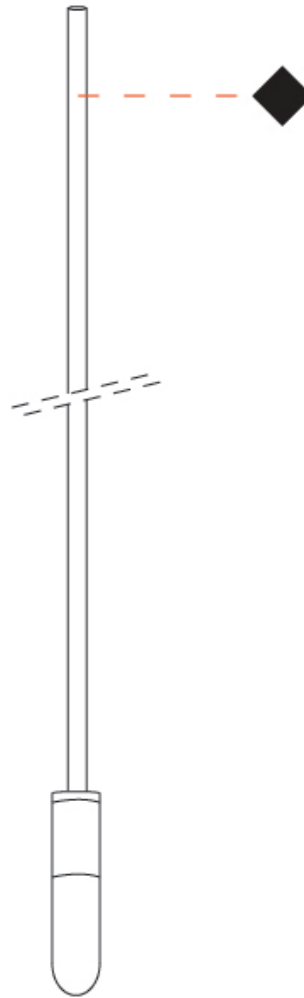

D131587-

PROJECT

TYPE

SPECIFIER

QUANTITY

DATE

D